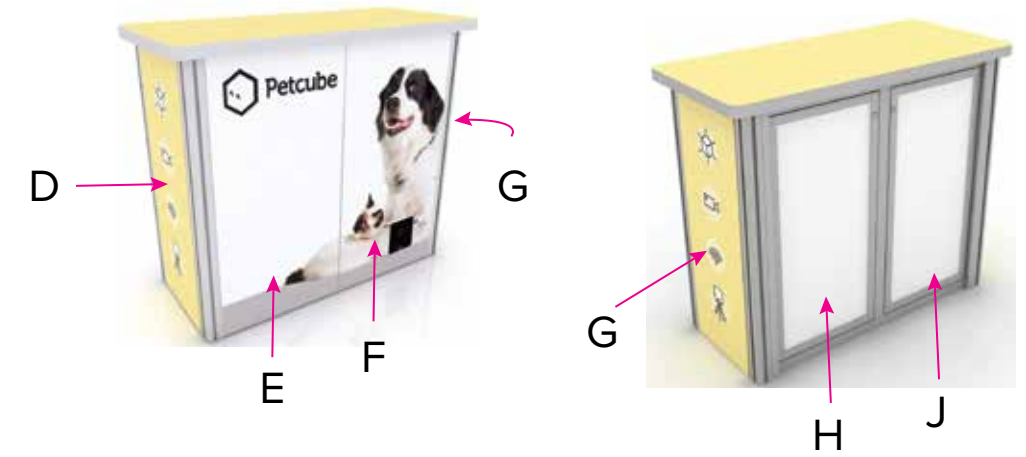

Graphic Template
Reception Counter
SEG Version

NOTE:
1/2" of graphic perimeter
is hidden by extrusion

NOTE: All Raster Art (jpg, tiff, psd, png, etc.) must be at least 100 dpi at print size.
Standard kits are often customized. Please check with Customer Service to ensure that this template matches your specific job.

Graphic Template
Reception Counter
Sintra Version

NOTE:
1/2" of graphic perimeter
is hidden by extrusion

NOTE: All Raster Art (jpg, tiff, psd, png, etc.) must be at least 100 dpi at print size.
Standard kits are often customized. Please check with Customer Service to ensure that this template matches your specific job.