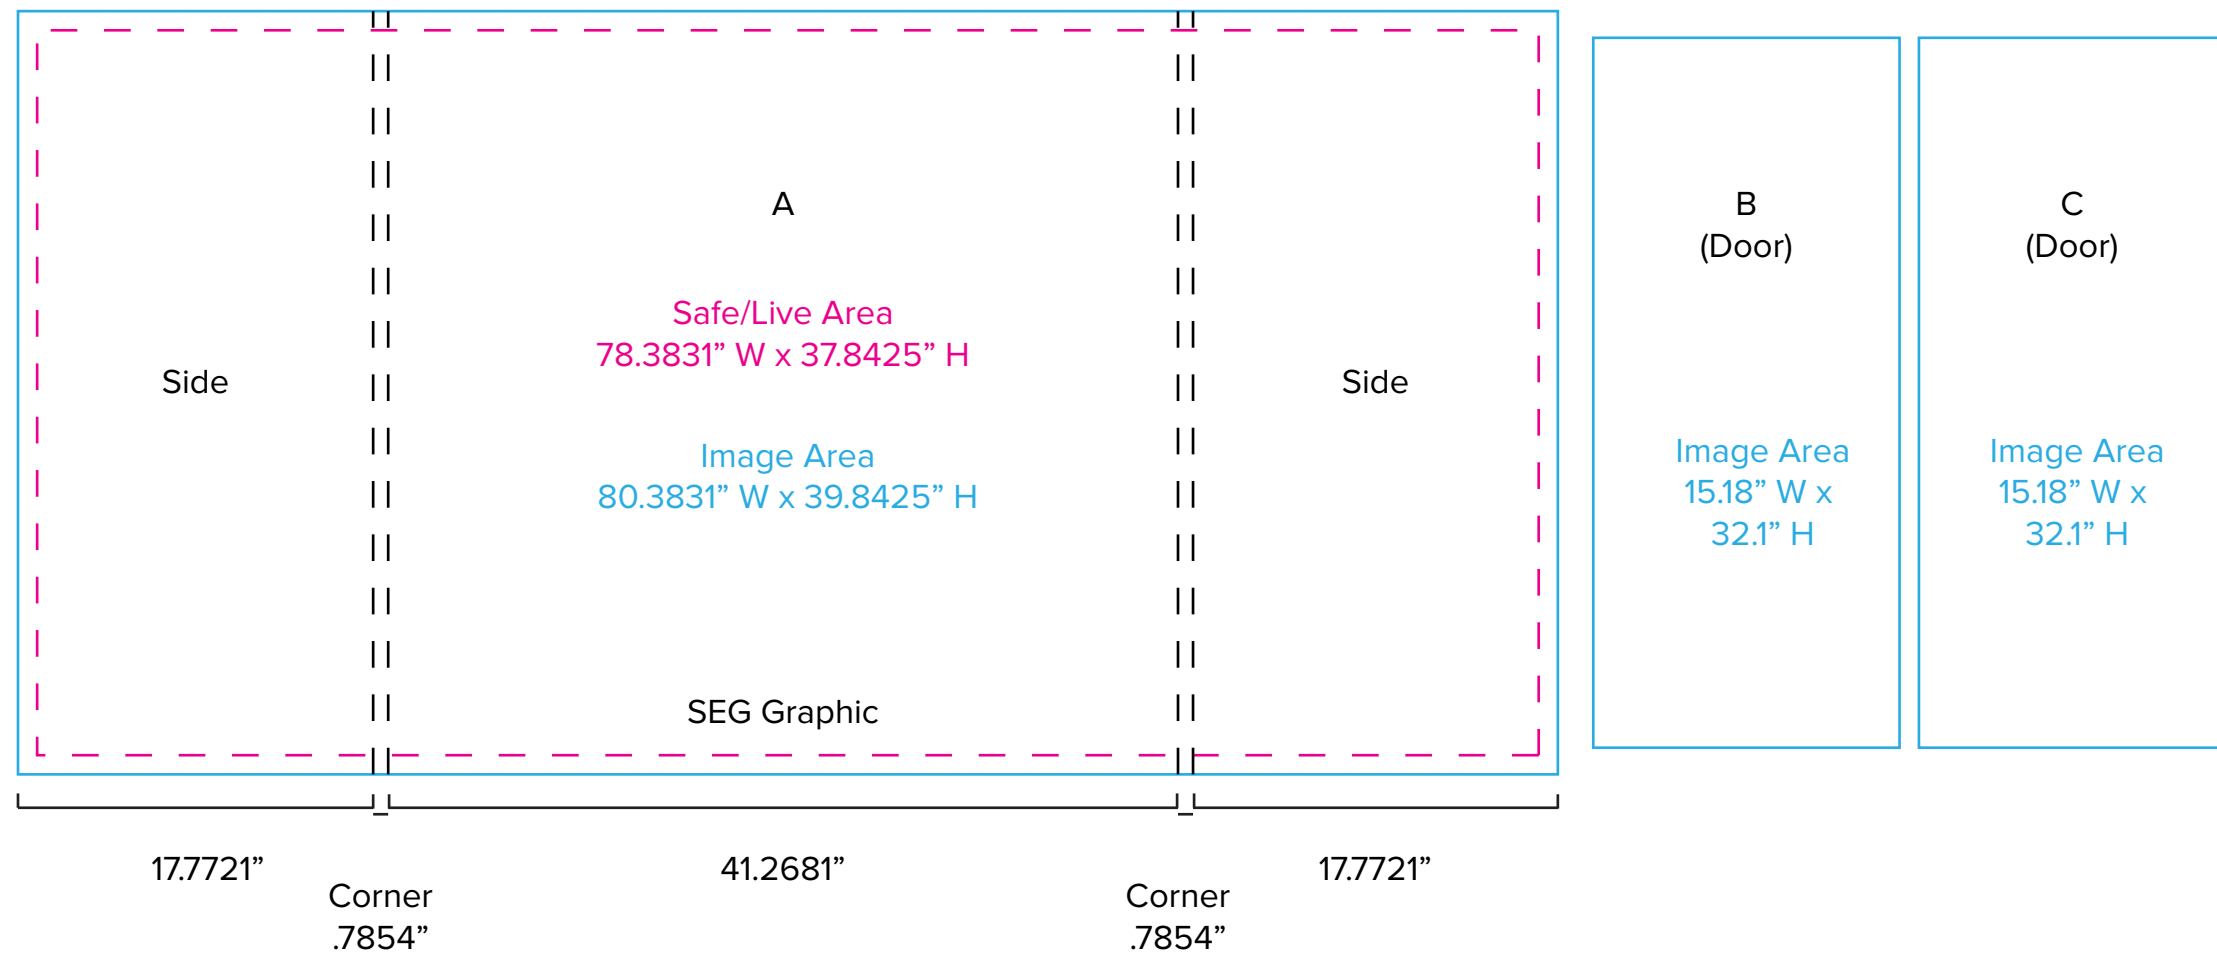

Graphic Template
Reception Counter
SEG Version

NOTE:
1/2" of graphic perimeter
is hidden by extrusion

NOTE: All Raster Art (jpg, tiff, psd, png, etc.) must be at least 100 dpi at print size.
Standard kits are often customized. Please check with Customer Service to ensure that this template matches your specific job.

Graphic Template
Reception Counter
Sintra Version

NOTE:
1/2" of graphic perimeter
is hidden by extrusion

NOTE: All Raster Art (jpg, tiff, psd, png, etc.) must be at least 100 dpi at print size.
Standard kits are often customized. Please check with Customer Service to ensure that this template matches your specific job.