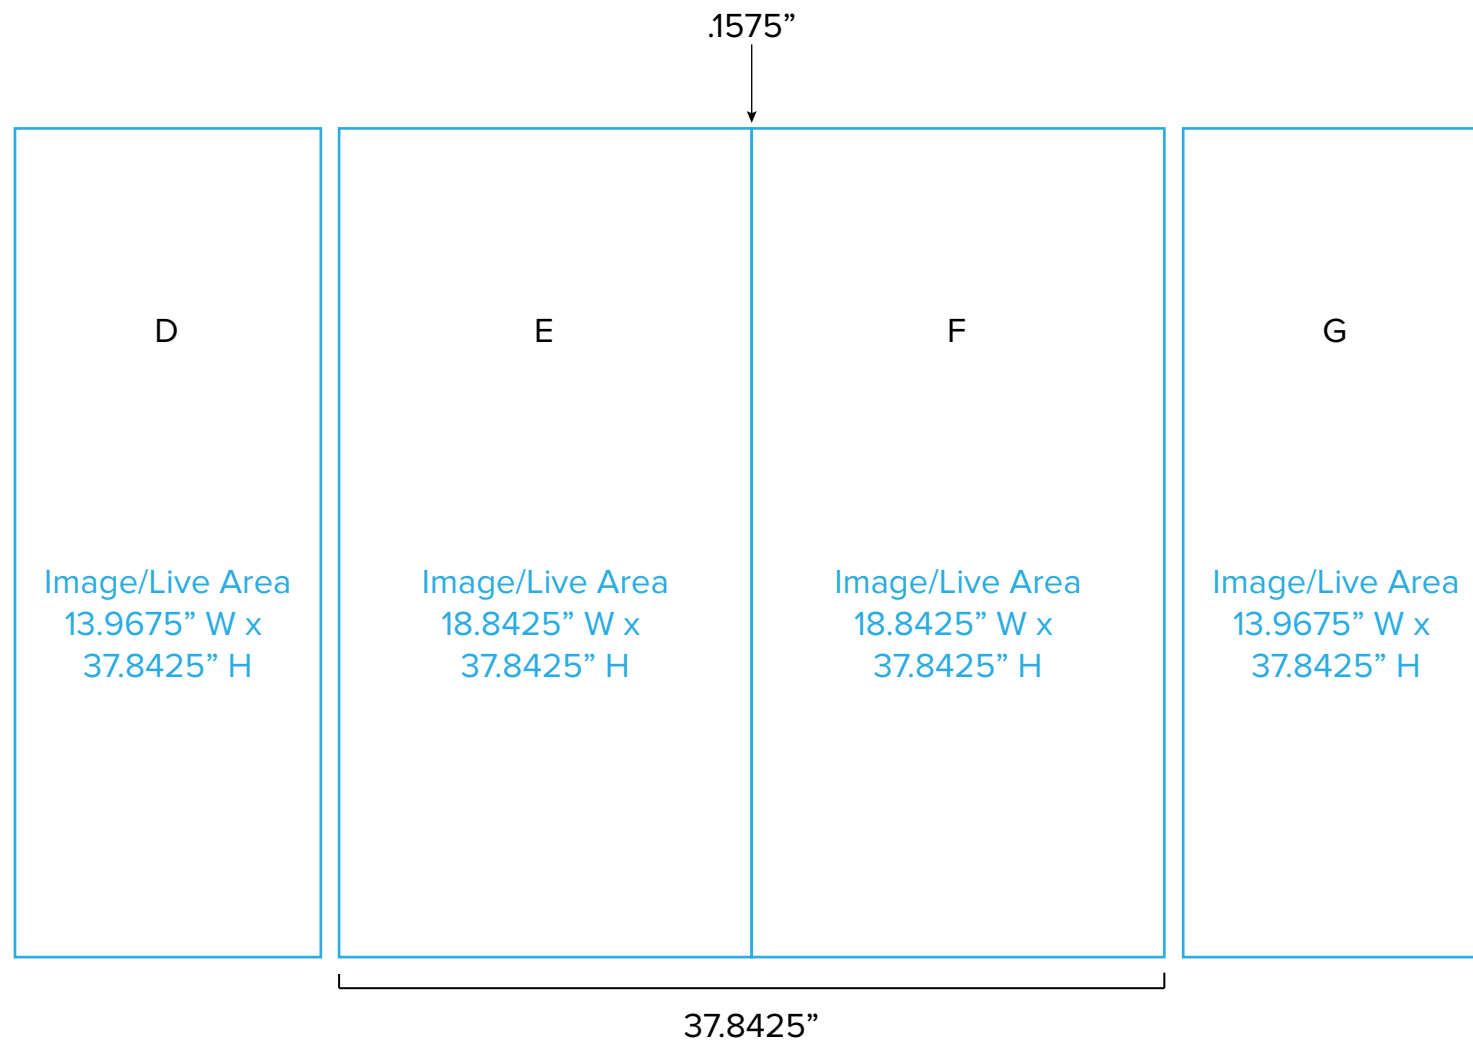

Graphic Template
Reception Counter
SEG Version

NOTE:
1/2" of graphic perimeter
is hidden by extrusion

NOTE: All Raster Art (jpg, tiff, psd, png, etc.) must be at least 100 dpi at print size.
Standard kits are often customized. Please check with Customer Service to ensure that this template matches your specific job.

Graphic Template
Reception Counter
Sintra Version

NOTE:
1/2" of graphic perimeter
is hidden by extrusion

NOTE: All Raster Art (jpg, tiff, psd, png, etc.) must be at least 100 dpi at print size.
Standard kits are often customized. Please check with Customer Service to ensure that this template matches your specific job.